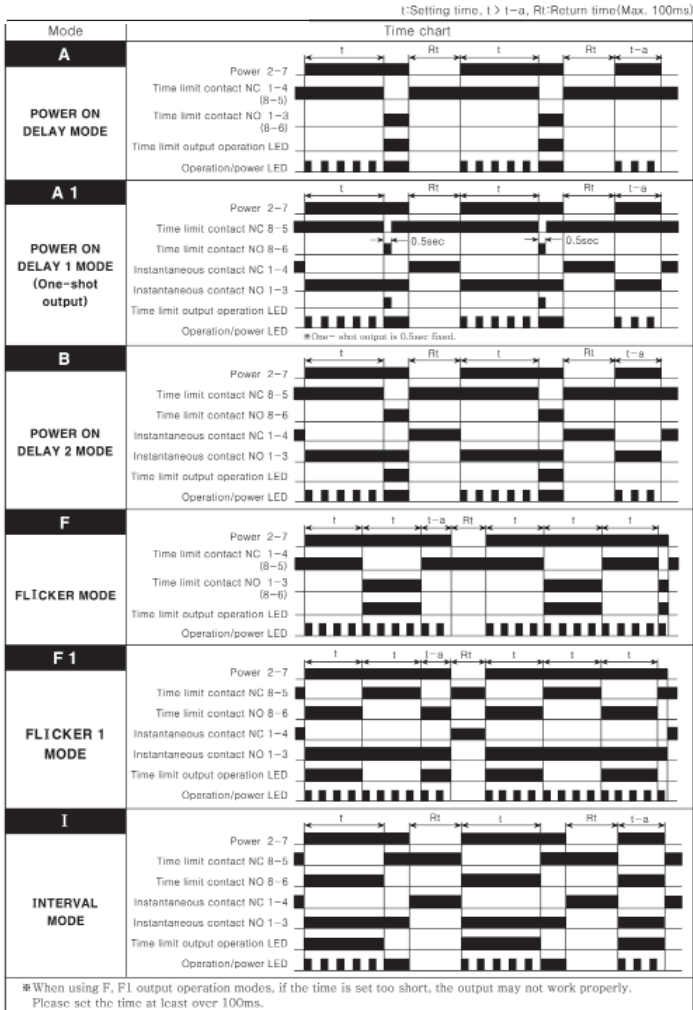

DEFINITION OF TIMING FUNCTIONS

ANALOG-SET | TAA SERIES

Functions for TAA1U

Functions for TAA2U

TAA1U Functions A, F

DIAGRAM 134

TAA1U Functions A1, B, F1 & I

DIAGRAM 182

TAA2U All Functions

DIAGRAM 183