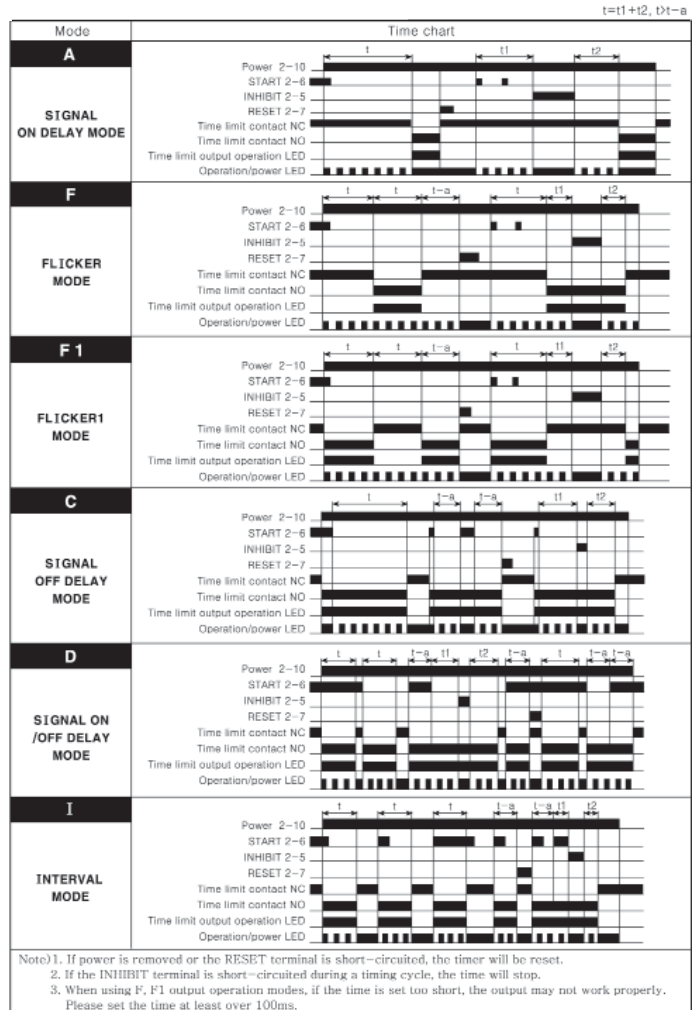

DEFINITION OF TIMING FUNCTIONS

ANALOG-SET | TAA SERIES

Functions for TAA1U

Functions for TAA2U

TAA1U Functions A, F

DIAGRAM 134

TAA1U Functions A1, B, F1 & I

DIAGRAM 182

TAA2U All Functions

DIAGRAM 183